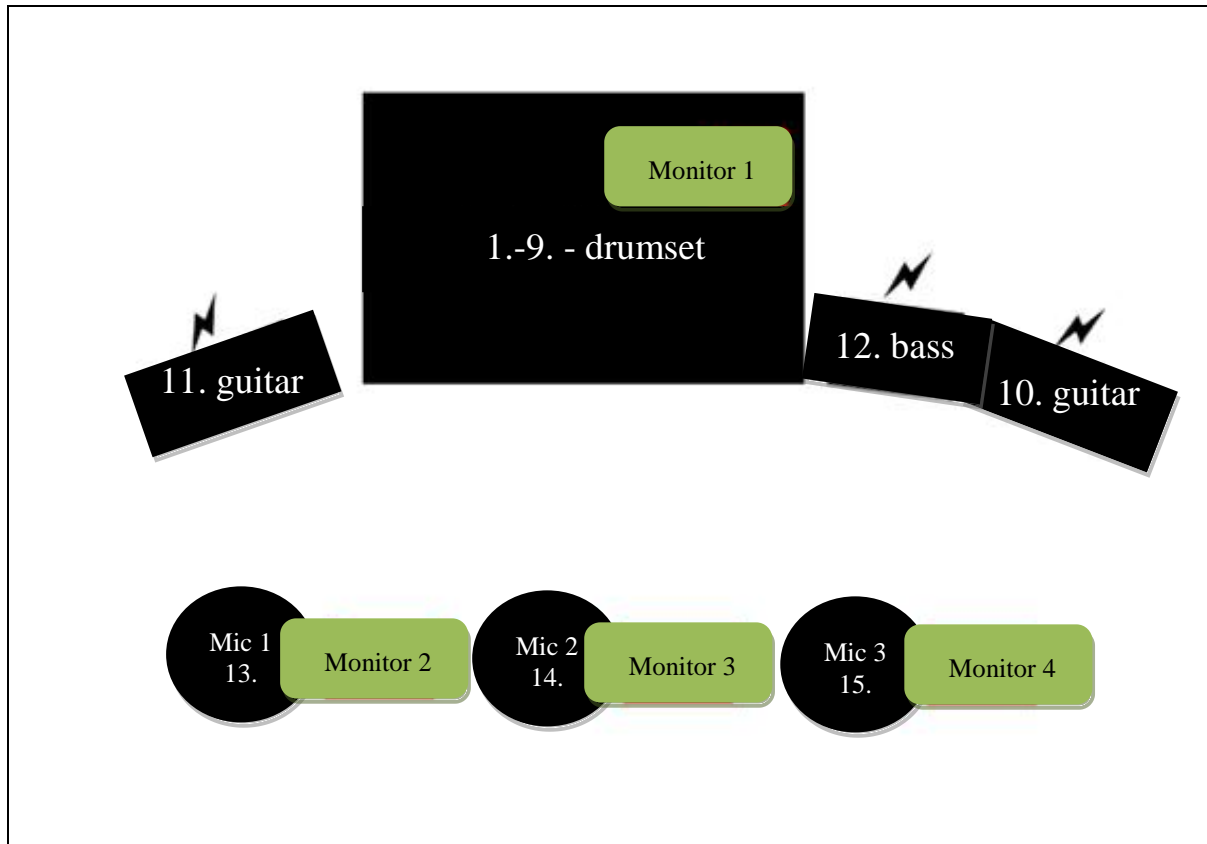

„Rider“- Stageplan von **Bloody Onion**

Stage front

Nr.	Instrument	Preferred mic
1.	bass drum	-
2.	snare	-
3.	hi- hat	-
4.	tom 1	-
5.	tom 2	-
6.	standtom	-
7.	ride	-
8.	crash 1	-
9.	crash 2	-
10.	giutar 1	-
11.	guitar 2	-
12.	bass	-
13.	vocals	-
14.	vocals	-
15.	vocals	-

⚡ : Stromanschluss